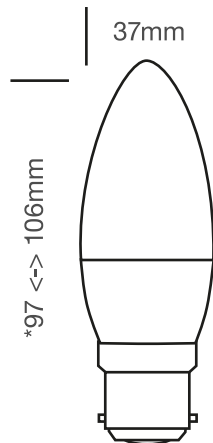

### Electrical data

Wattage	3W	5W	7W
Nominal wattage	3W	5W	7W
Nominal voltage	100-250V	100-250V	100-250V
Operating frequency	50-60Hz	50-60Hz	50-60Hz
equiv. wattage of lamp	25W	40W	50W
Nominal luminous flux	280lms	470lms	560lms
Rated luminous flux	280lms	470lms	560lms
Beam angle	200° Pearl 270° Clear	200° Pearl 270° Clear	200° Pearl

### Light technical data

Warm-up time (60 %)	≤ 1.00 s
Starting time	< 0.5 s

### Dimensions & weight

Overall length	106 mm
Diameter	37 mm

\*size varies depending on  
cap base & clear or pearl type