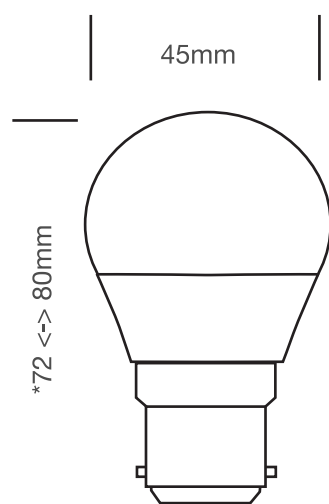

Technical data

Electrical data

Wattage	3W	5W	7W
Nominal wattage	3W	5W	7W
Nominal voltage	100-250V	100-250V	100-250V
Operating frequency	50-60Hz	50-60Hz	50-60Hz
equiv. wattage of lamp	25W	40W	50W
Nominal luminous flux	280lms	470lms	560lms
Rated luminous flux	280lms	470lms	560lms
Beam angle	200° Pearl 270° Clear	200° Pearl 270° Clear	200° Pearl

Colour and temperature

Light colour	Warm White	Cool Day White
Colour temperature	2700K	6500K

Light technical data

Warm-up time (60 %)	≤ 1.00 s
Starting time	< 0.5 s

Dimensions & weight

Overall length	80 mm
Diameter	45 mm

Additional product data

Base	 SES (E14) 14mm	 ES (E27) 27mm	 SBC (B15) 15mm	 BC (B22) 22mm
Mercury content	0.0 mg			
Mercury-free	Yes			
Design / version	Opal / Pearl and Clear			
Appropriate disposal acc. to WEEE	Yes			
Product remark	All technical parameters apply to the entire lamp. Due to the complex production process for light-emitting diodes, the typical values shown for the technical LED parameters are purely statistical values that do not necessarily match the actual technical parameters of each individual product, which can vary from the typical value			